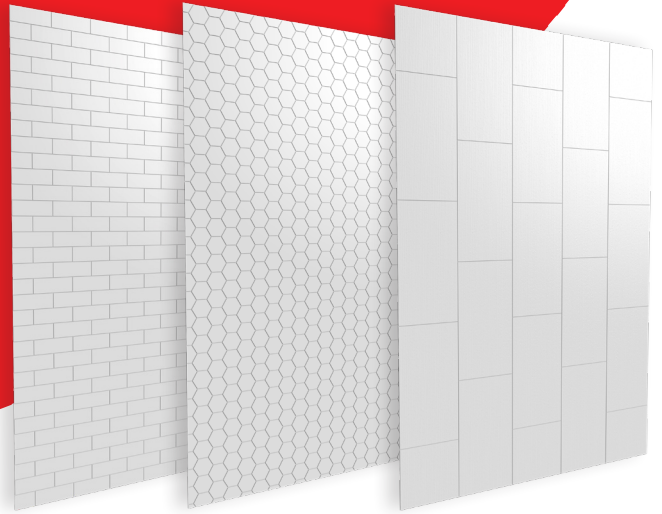

Velena Wall Panels

Manufactured from sheet-molding compound plastic (SMC), Velena Wall Panels provide a stylish yet practical wall finish, without any annoying grout lines.

Why choose Velena Wall Panels?

- + Available in three contemporary designs
 - Large tile, brick tile and hexagonal tile
- + Three panel sizes: 36x84", 48x84", 60x84"
 - 96" panels available for special order - contact sales for details
- + Choice of stylish colors – cool white and dark gray
- + Lightweight yet extremely hard-wearing alternative to ceramic tile
- + Glass fiber reinforced plastic offers high strength and an extremely durable finish
- + Much easier to maintain and clean than ceramic tiles
- + Panels cover large sections of the wall with minimal joins which reduces the risk of leaks
- + Eliminates need for grout and the tricky cleaning that comes with it
- + Panel strength means accessories such as shower seats and grab bars can easily be fitted and used without any damage to the surface finish
- + Panels are impervious to water, ensuring the overall integrity of the installation
- + Durability of SMC means they are ideal for use in bathrooms with a higher care need
- + Limited lifetime warranty

Velena Wall Panels - Kits

Velena Wall Panels Subway Tile Pattern Kit (48x36x84") - White

Includes: QTY 1: 48"x84" Panel, QTY 2: 36"x84" Panels, QTY 2: Internal Corners, QTY 2: End Caps, QTY 8: Tubes Adhesive, QTY 2: Tubes Silicone 27815WH

Velena Wall Panels Subway Tile Pattern Kit (60x36x84") - White

Includes: QTY 1: 60"x84" Panel, QTY 2: 36"x84" Panels, QTY 2: Internal Corners, QTY 2: End Caps, QTY 8: Tubes Adhesive, QTY 2: Tubes Silicone 27816WH