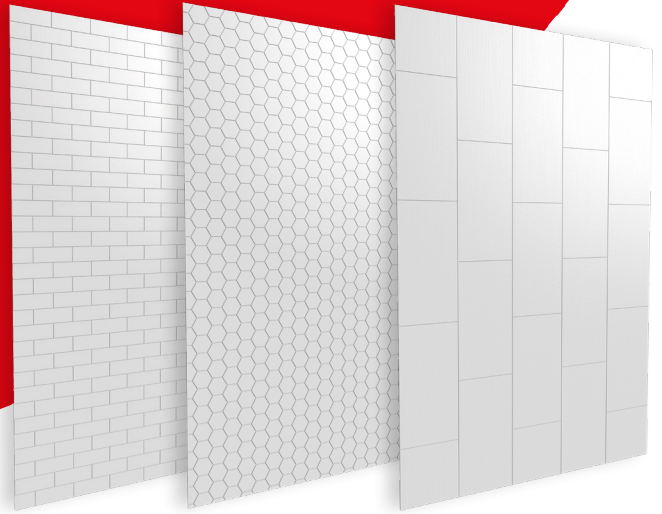

## Velena Wall Panels

Manufactured from sheet-molding compound plastic (SMC), Velena Wall Panels provide a stylish yet practical wall finish, without any annoying grout lines.

### Why choose Velena Wall Panels?

- + Available in three contemporary designs
  - Large tile, brick tile and hexagonal tile
- + Three panel sizes: 36x84", 48x84", 60x84"
  - 96" panels available for special order - contact sales for details
- + Choice of stylish colors – cool white and dark gray
- + Lightweight yet extremely hard-wearing alternative to ceramic tile
- + Glass fiber reinforced plastic offers high strength and an extremely durable finish
- + Much easier to maintain and clean than ceramic tiles
- + Panels cover large sections of the wall with minimal joins which reduces the risk of leaks
- + Eliminates need for grout and the tricky cleaning that comes with it
- + Panel strength means accessories such as shower seats and grab bars can easily be fitted and used without any damage to the surface finish
- + Panels are impervious to water, ensuring the overall integrity of the installation
- + Durability of SMC means they are ideal for use in bathrooms with a higher care need
- + Limited lifetime warranty

### Velena Wall Panels Subway Tile Pattern Kit (48x36x84") - White

Includes: QTY 1: 48"x84" Panel, QTY 2: 36"x84" Panels, QTY 2: Internal Corners, QTY 2: End Caps, QTY 8: Tubes Adhesive, QTY 2: Tubes Silicone 27815WH

### Velena Wall Panels Subway Tile Pattern Kit (60x36x84") - White

Includes: QTY 1: 60"x84" Panel, QTY 2: 36"x84" Panels, QTY 2: Internal Corners, QTY 2: End Caps, QTY 8: Tubes Adhesive, QTY 2: Tubes Silicone 27816WH