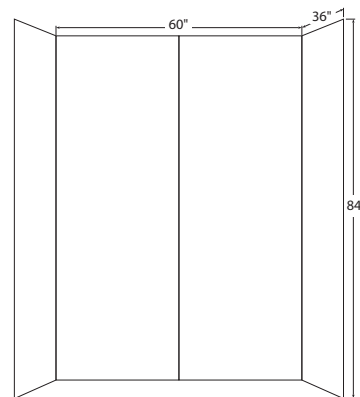

Design & Color Options

Trim Options

Subway Tile Dimensions

Hexagon Tile Dimensions

Large Format Tile Dimensions

Product Codes

Wall Panel Kits

Velena Wall Panels Subway Tile Pattern Kit (48" x 36" x 84") - White	27815WH
Velena Wall Panels Subway Tile Pattern Kit (60" x 36" x 84") - White	27816WH
Velena Wall Panels Hexagon Tile Pattern Kit (48" x 36" x 84") - White	27821WH
Velena Wall Panels Hexagon Tile Pattern Kit (60" x 36" x 84") - White	27822WH
Velena Wall Panels Large Format Tile Pattern Kit (48" x 36" x 84") - White	27818WH
Velena Wall Panels Large Format Tile Pattern Kit (60" x 36" x 84") - White	27819WH
Velena Wall Panels Large Format Tile Pattern Kit (48" x 36" x 84") - Gray	27818GR
Velena Wall Panels Large Format Tile Pattern Kit (60" x 36" x 84") - Gray	27819GR

48" Kits include:

- + 1 x Velena Wall Panel 48" x 84"
- + 2 x Velena Wall Panels 36" x 84"
- + 2 x Velena Wall Panels 84" Internal Corner
- + 6 x Velena Wall Panels 84" End Cap
- + 8 x 10 oz. tubes Tank/10 Polyurethane Construction Adhesive
- + 2 x 10 oz. tubes silicone caulk

Velena Wall Panel Hexagon Tile Pattern 36" x 84" - White	27809WH
--	---------

Velena Wall Panel Hexagon Tile Pattern 48" x 84" - White	27810WH
--	---------

Velena Wall Panel Hexagon Tile Pattern 60" x 84" - White	27811WH
--	---------

Velena Wall Panel Large Format Tile Pattern 36" x 84" - White	27806WH
---	---------

Velena Wall Panel Large Format Tile Pattern 48" x 84" - White	27807WH
---	---------

Velena Wall Panel Large Format Tile Pattern 60" x 84" - White	27808WH
---	---------