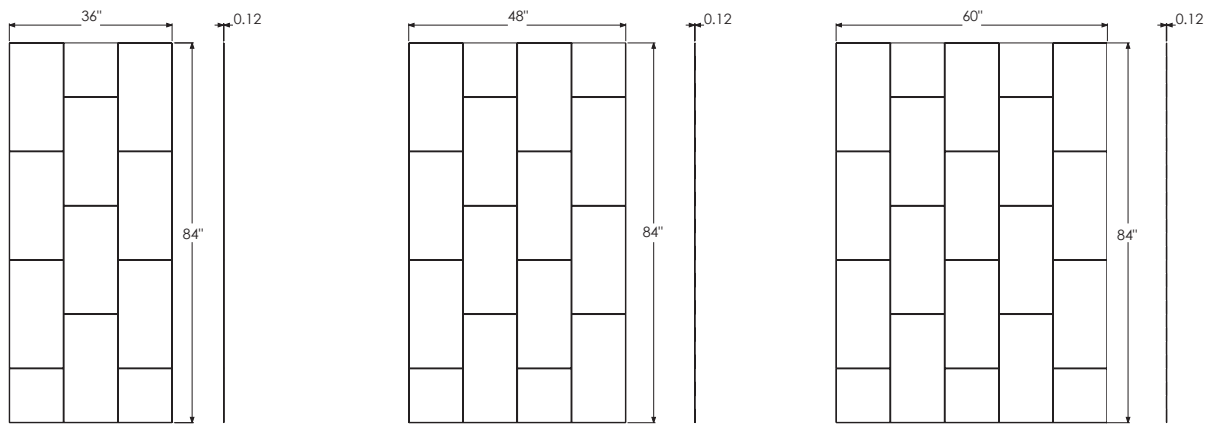

Design & Color Options

Trim Options

Subway Tile Dimensions

Hexagon Tile Dimensions

Large Format Tile Dimensions

Product Codes

Wall Panel Kits

Velena Wall Panels Subway Tile Pattern Kit (48" x 36" x 84") - White	27815WH
Velena Wall Panels Subway Tile Pattern Kit (60" x 36" x 84") - White	27816WH
Velena Wall Panels Hexagon Tile Pattern Kit (48" x 36" x 84") - White	27821WH
Velena Wall Panels Hexagon Tile Pattern Kit (60" x 36" x 84") - White	27822WH
Velena Wall Panels Large Format Tile Pattern Kit (48" x 36" x 84") - White	27818WH
Velena Wall Panels Large Format Tile Pattern Kit (60" x 36" x 84") - White	27819WH
Velena Wall Panels Large Format Tile Pattern Kit (48" x 36" x 84") - Gray	27818GR
Velena Wall Panels Large Format Tile Pattern Kit (60" x 36" x 84") - Gray	27819GR

Velena Wall Panel Hexagon Tile Pattern 36" x 84" - White	27809WH
--	---------

Velena Wall Panel Hexagon Tile Pattern 48" x 84" - White	27810WH
--	---------

Velena Wall Panel Hexagon Tile Pattern 60" x 84" - White	27811WH
--	---------

Velena Wall Panel Large Format Tile Pattern 36" x 84" - White	27806WH
---	---------

Velena Wall Panel Large Format Tile Pattern 48" x 84" - White	27807WH
---	---------

Velena Wall Panel Large Format Tile Pattern 60" x 84" - White	27808WH
---	---------