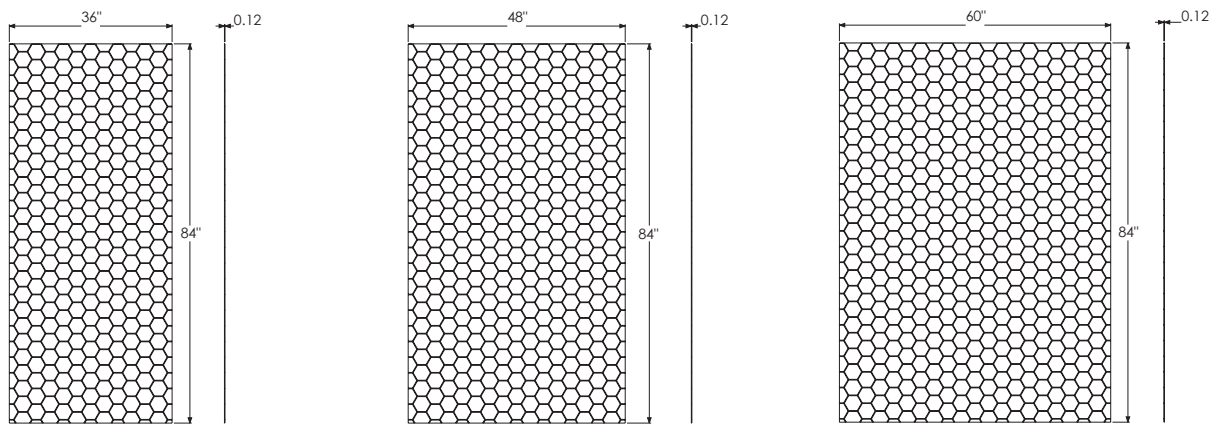

- + Made from durable sheet-molded compound plastic (SMC) which ensures strength while protecting walls from impact and water ingress
- + Choice of 3 contemporary designs – subway tile, hexagonal tile or large format tile offering a stylish and modern finish
- + Panels offered in 2 colors – cool white or subtle gray
- + Panels available in 3 widths: 36", 48", 60" with all offered in 84" length as standard (96" high panels can be supplied upon special request)
- + Large panel sizes help to cover vast areas of the wall quickly
- + Lightweight and easy to fit; no specialist training or equipment needed
- + 84" Aluminum trims help create subtle joins when installing multiple panels
- + Panels and trims can be trimmed down to size on site if needed

Design & Color Options

Trim Options

Subway Tile Dimensions

Hexagon Tile Dimensions

Large Format Tile Dimensions

Product Codes

Wall Panel Kits

Velena Wall Panels Subway Tile Pattern Kit (48" x 36" x 84") - White	27815WH
Velena Wall Panels Subway Tile Pattern Kit (60" x 36" x 84") - White	27816WH
Velena Wall Panels Hexagon Tile Pattern Kit (48" x 36" x 84") - White	27821WH
Velena Wall Panels Hexagon Tile Pattern Kit (60" x 36" x 84") - White	27822WH
Velena Wall Panels Large Format Tile Pattern Kit (48" x 36" x 84") - White	27818WH
Velena Wall Panels Large Format Tile Pattern Kit (60" x 36" x 84") - White	27819WH
Velena Wall Panels Large Format Tile Pattern Kit (48" x 36" x 84") - Gray	27818GR
Velena Wall Panels Large Format Tile Pattern Kit (60" x 36" x 84") - Gray	27819GR

48" Kits include:

- + 1 x Velena Wall Panel 48" x 84"
- + 2 x Velena Wall Panels 36" x 84"
- + 2 x Velena Wall Panels 84" Internal Corner
- + 6 x Velena Wall Panels 84" End Cap
- + 8 x 10 oz. tubes Tank/10 Polyurethane Construction Adhesive
- + 2 x 10 oz. tubes silicone caulk