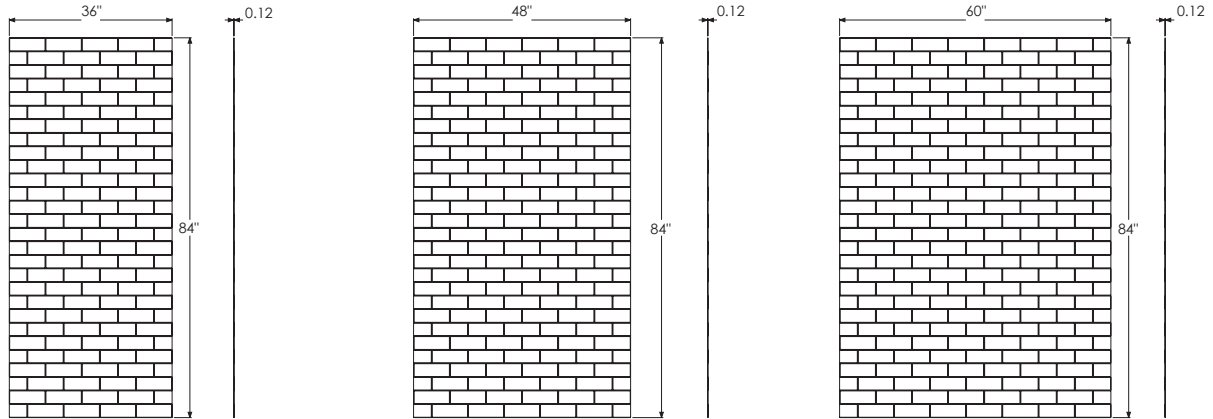

Warranty & Approval

- + AKW limited lifetime warranty
- + Tested to ASTM E162/E662/E84 Class C

Technical Specification

- + Material: Sheet-Molded Compound Plastic (SMC)
- + Design Options: subway tile, hexagonal tile, large format tile
- + Color Options: white or gray
- + Size Options: 36" x 84", 48" x 84", 60" x 84"
- + Panel Weights:
36" x 84" - 29lbs, 48" x 84" - 38lbs, 60" x 84" - 47lbs
- + Panel Thickness: 5/32"
- + Square-edged panels
- + Trim Options: End Cap, H-Section, Internal Corner, External Corner
- + Waterproof using silicone caulk

Design & Color Options

Trim Options

Subway Tile Dimensions

Hexagon Tile Dimensions

Large Format Tile Dimensions

Product Codes

Wall Panel Kits

Velena Wall Panels Subway Tile Pattern Kit (48" x 36" x 84") - White	27815WH
Velena Wall Panels Subway Tile Pattern Kit (60" x 36" x 84") - White	27816WH
Velena Wall Panels Hexagon Tile Pattern Kit (48" x 36" x 84") - White	27821WH
Velena Wall Panels Hexagon Tile Pattern Kit (60" x 36" x 84") - White	27822WH
Velena Wall Panels Large Format Tile Pattern Kit (48" x 36" x 84") - White	27818WH
Velena Wall Panels Large Format Tile Pattern Kit (60" x 36" x 84") - White	27819WH
Velena Wall Panels Large Format Tile Pattern Kit (48" x 36" x 84") - Gray	27818GR
Velena Wall Panels Large Format Tile Pattern Kit (60" x 36" x 84") - Gray	27819GR