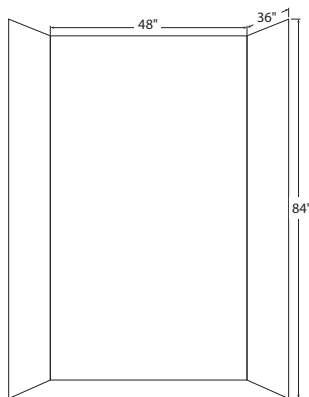

Design & Color Options

Trim Options

Subway Tile Dimensions

Hexagon Tile Dimensions

Large Format Tile Dimensions

Product Codes

Wall Panel Kits

Velena Wall Panels Subway Tile Pattern Kit (48" x 36" x 84") - White	27815WH
Velena Wall Panels Subway Tile Pattern Kit (60" x 36" x 84") - White	27816WH
Velena Wall Panels Hexagon Tile Pattern Kit (48" x 36" x 84") - White	27821WH
Velena Wall Panels Hexagon Tile Pattern Kit (60" x 36" x 84") - White	27822WH
Velena Wall Panels Large Format Tile Pattern Kit (48" x 36" x 84") - White	27818WH
Velena Wall Panels Large Format Tile Pattern Kit (60" x 36" x 84") - White	27819WH
Velena Wall Panels Large Format Tile Pattern Kit (48" x 36" x 84") - Gray	27818GR
Velena Wall Panels Large Format Tile Pattern Kit (60" x 36" x 84") - Gray	27819GR

48" Kits include:

- + 1 x Velena Wall Panel 48" x 84"
- + 2 x Velena Wall Panels 36" x 84"
- + 2 x Velena Wall Panels 84" Internal Corner
- + 6 x Velena Wall Panels 84" End Cap
- + 8 x 10 oz. tubes Tank/10 Polyurethane Construction Adhesive
- + 2 x 10 oz. tubes silicone caulk

Velena Wall Panel Hexagon Tile Pattern 36" x 84" - White	27809WH
--	---------

Velena Wall Panel Hexagon Tile Pattern 48" x 84" - White	27810WH
--	---------

Velena Wall Panel Hexagon Tile Pattern 60" x 84" - White	27811WH
--	---------

Velena Wall Panel Large Format Tile Pattern 36" x 84" - White	27806WH
---	---------

Velena Wall Panel Large Format Tile Pattern 48" x 84" - White	27807WH
---	---------

Velena Wall Panel Large Format Tile Pattern 60" x 84" - White	27808WH
---	---------